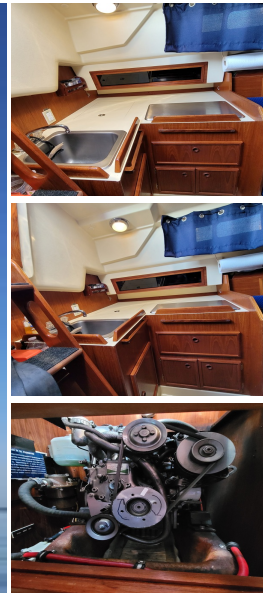

Pearson - Sloop 303

\$ 20,000

Description

This 1986 30' Pearson has been well maintained and cared for. Her owners are getting a larger boat.

Manufacturer: Pearson

Model: Sloop 303

Year built: 1986

Length (m): 30

Beam (m): 11

Draft (m): 4.33

LOA: 30.29

Propulsion: Inboard

Steering: Wheel control

Engine manufacturer: Yanmar

No. of engines: 1

HP: 18