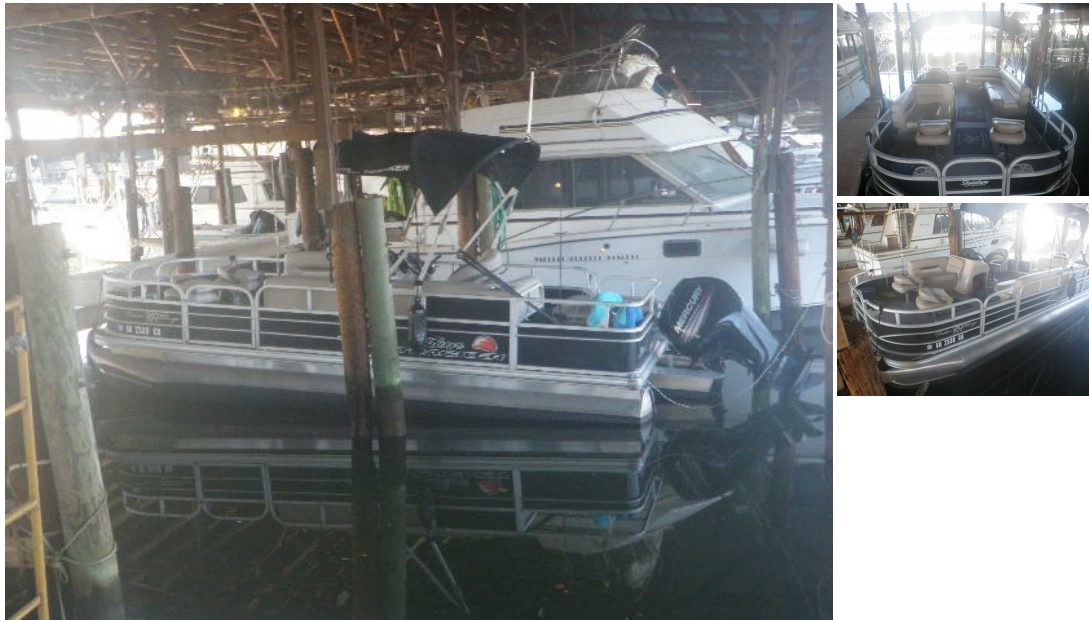

Sun Tracker - 20 DLX

\$ 22,500

Description

This 2016 Sun Tracker 20' pontoon boat has low hours and powered by 90 horse Mercury outboard. Equipment ;Lowrance Elite FS-7 Fishfinder/chartplotter,2 aerated live wells bimini top, boat cover. Stereo and all safety lights and equipment.

Manufacturer: Sun Tracker

Model: 20 DLX

Year built: 2016

Length: 20 m

Propulsion: Outboard

Steering: Wheel control

Engine manufacturer: Mercury

No. of engines: 1

Engine hours: 50

HP: 90

kW: 90